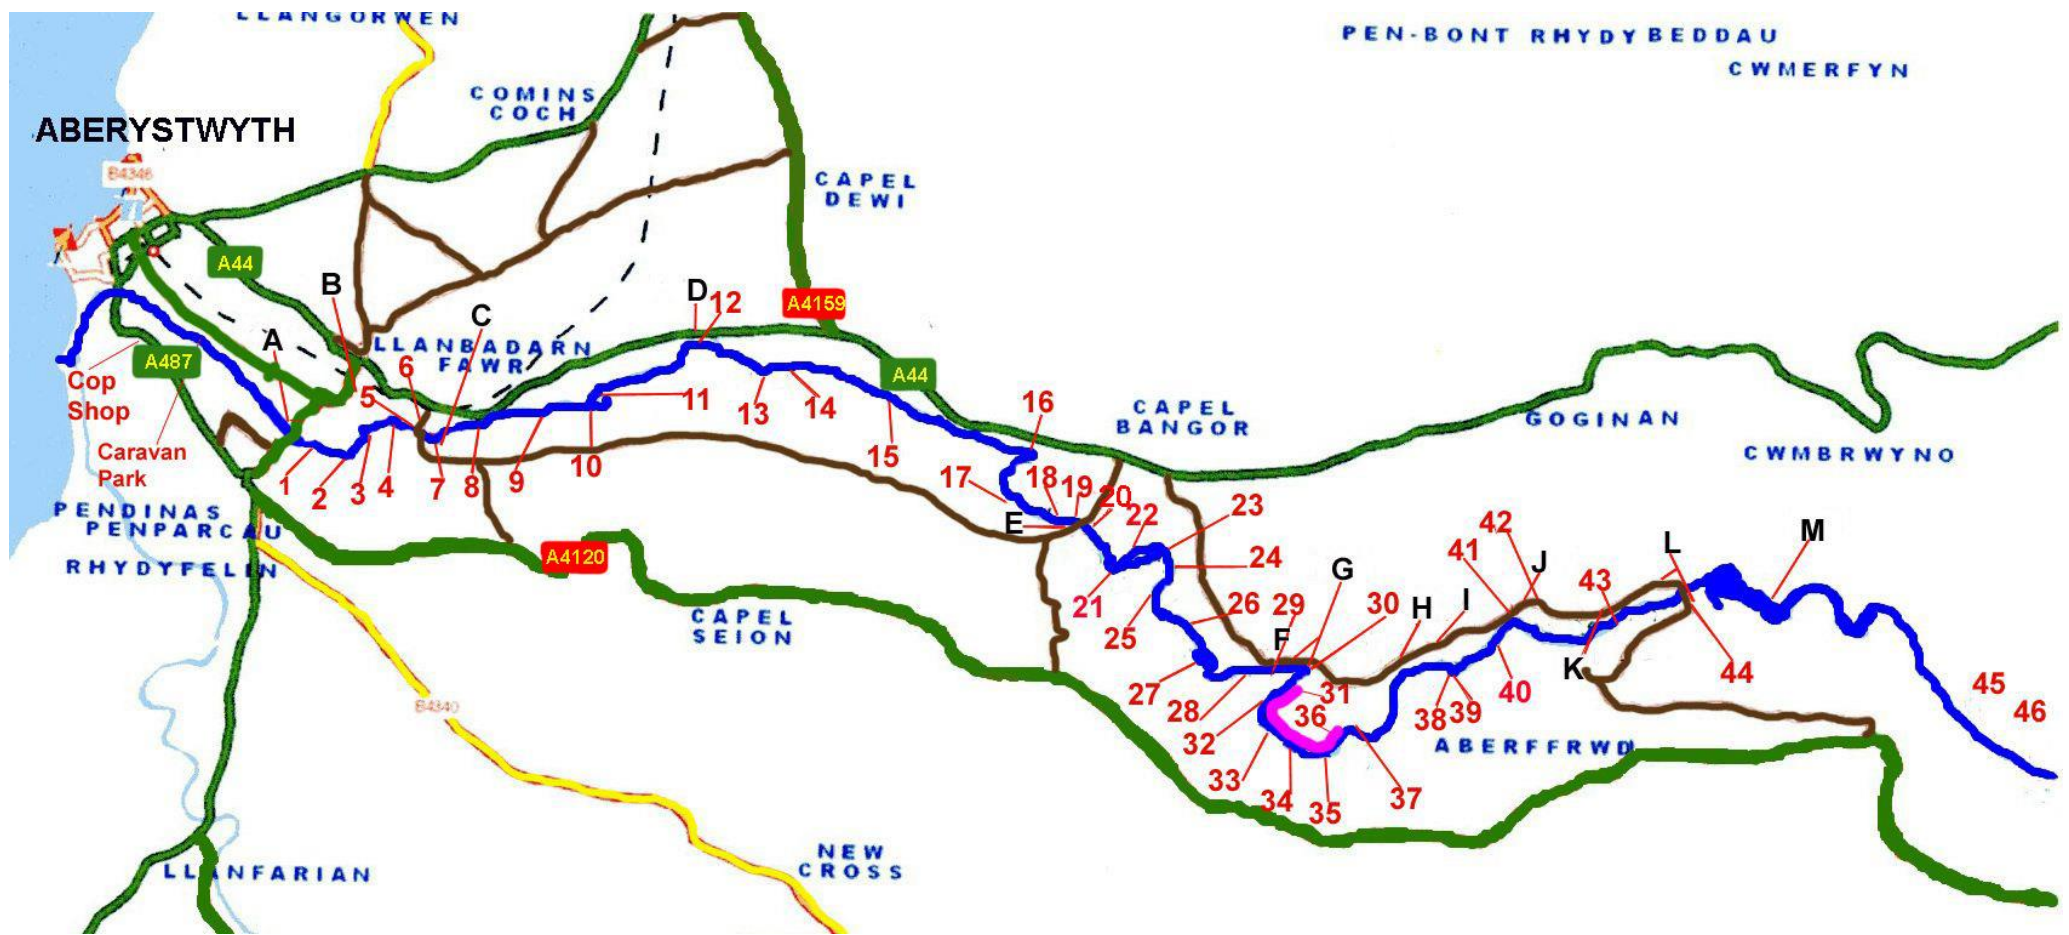

ABERYSTWYTH ANGLING ASSOCIATION LTD. – MAP OF RIVER RHEIDOL

Anglers are warned that wading is dangerous in all Association waters.

This is especially so in the River Rheidol which is subject to rapid fluctuations in level and requires particular care to be exercised.

Key: . — No Fishing (North Bank), A, B, C... = Car Parking 1,2,3 = Recognised Pools

See overleaf for text descriptions